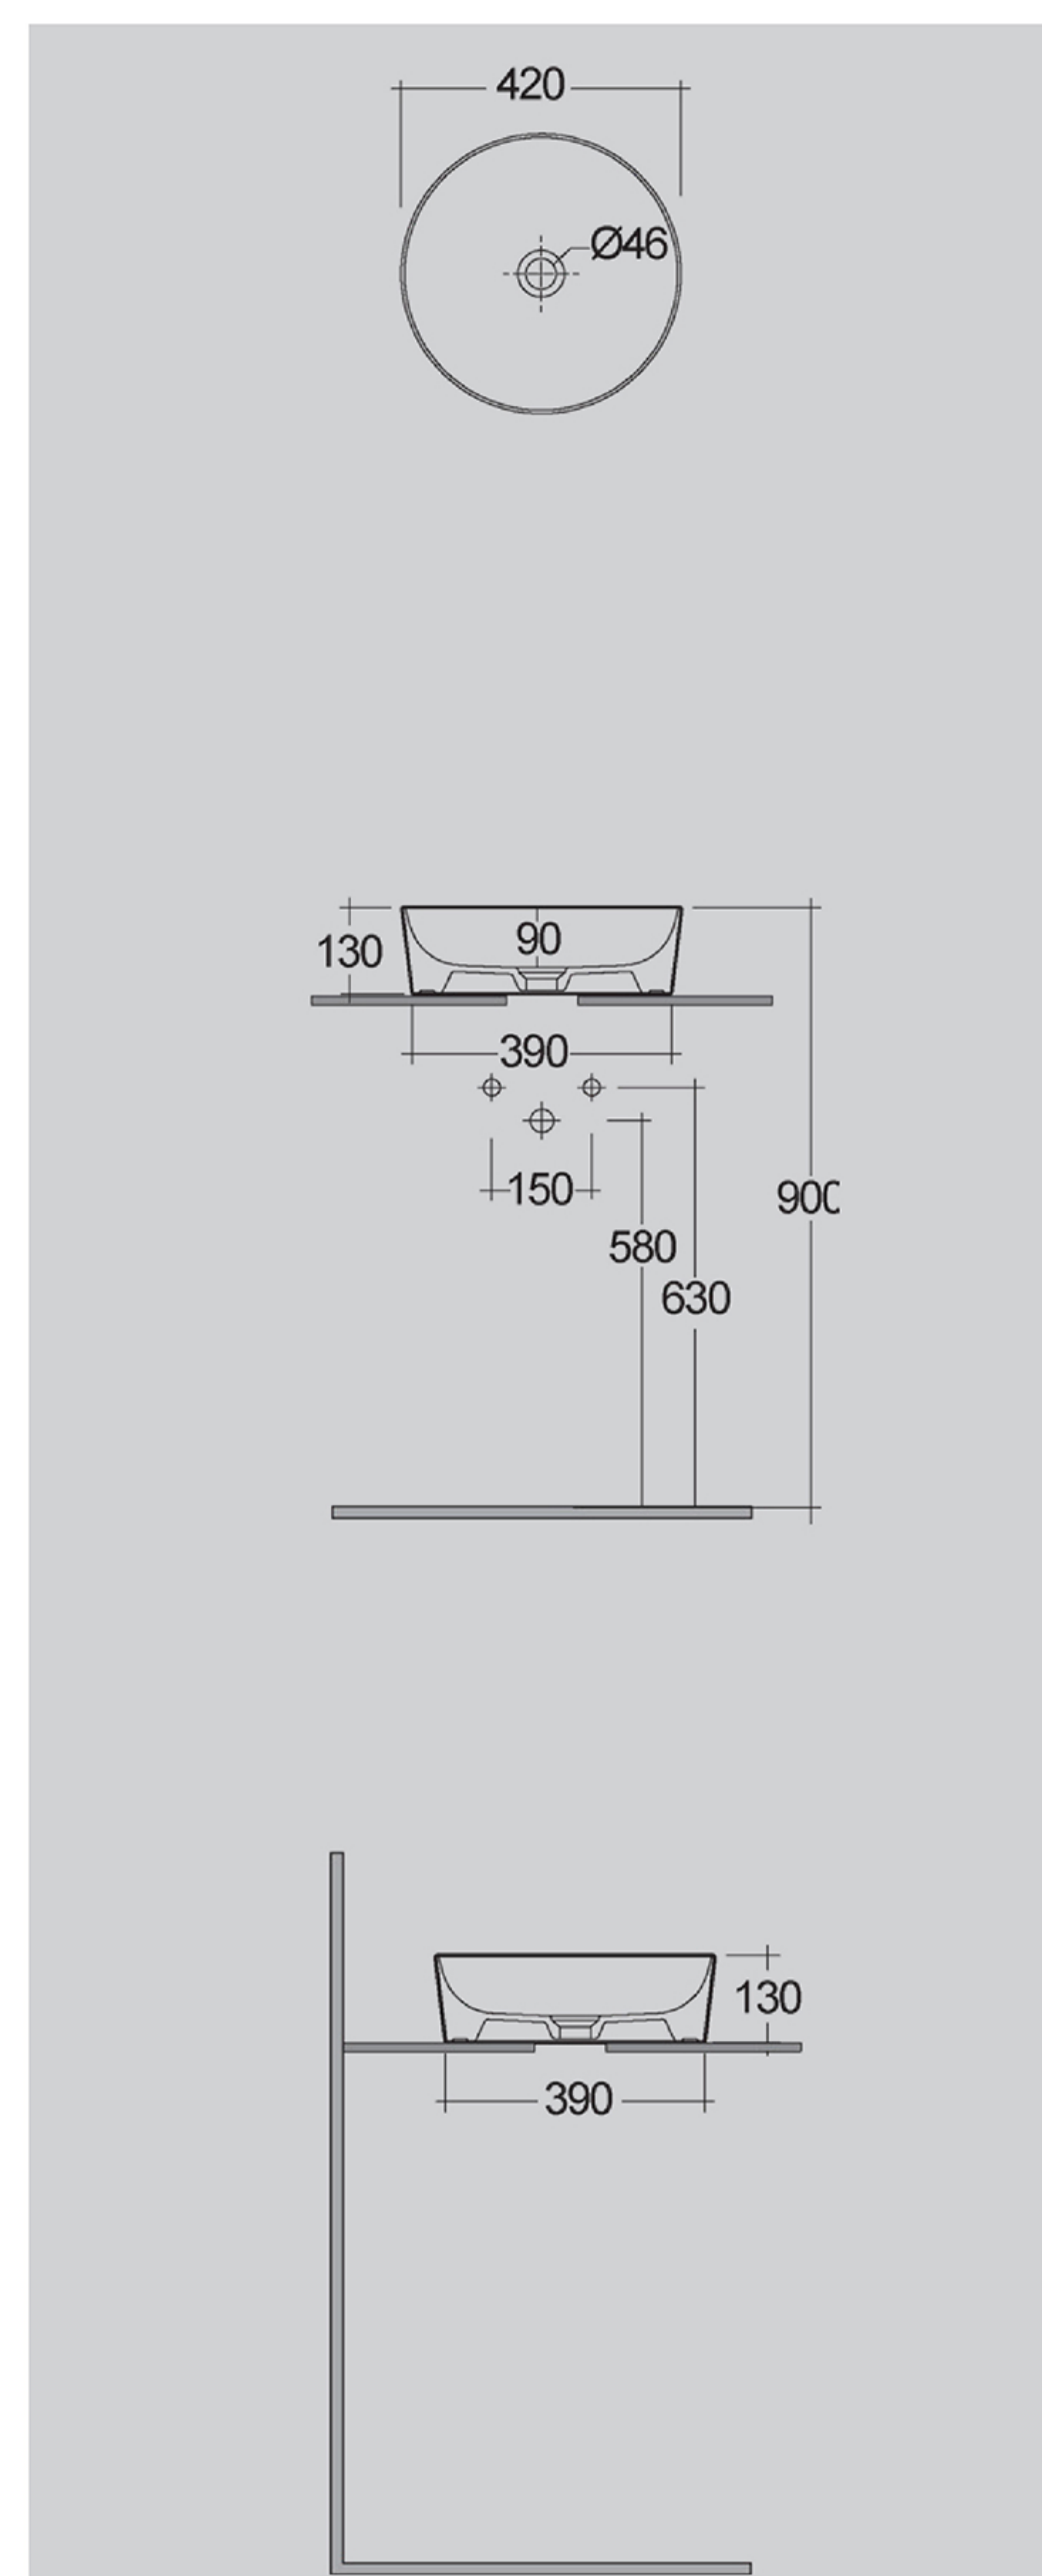

RAK-FEELING - FEECT4200500A - SCHWARZ MATT

Waschbecken | Aufgesetzt

RAK
CERAMICS

Technische Spezifikationen

Größe:	420 x 420 mm
Gewicht:	8,7 kg
Farbe:	Weiß
Schüsselform:	Rund
Kollektion:	Rak-Feeling Waschbecken

Code Name

FEECT4200500A RAK-FEELING SLIM RUND WASHBECKEN
42 CM WEIß MATT

Dimensions: All dimensions in mm. Tolerance of vitreous china & fireclay items: +/- 5% for below 200mm and +/- 3% for above 200 mm; for all other items tolerance +/- 1%. Note: Due to a continuing development program to improve design and performance, the manufacturer reserves all rights to vary specifications without prior information. Please note accessories are for photographic use only.