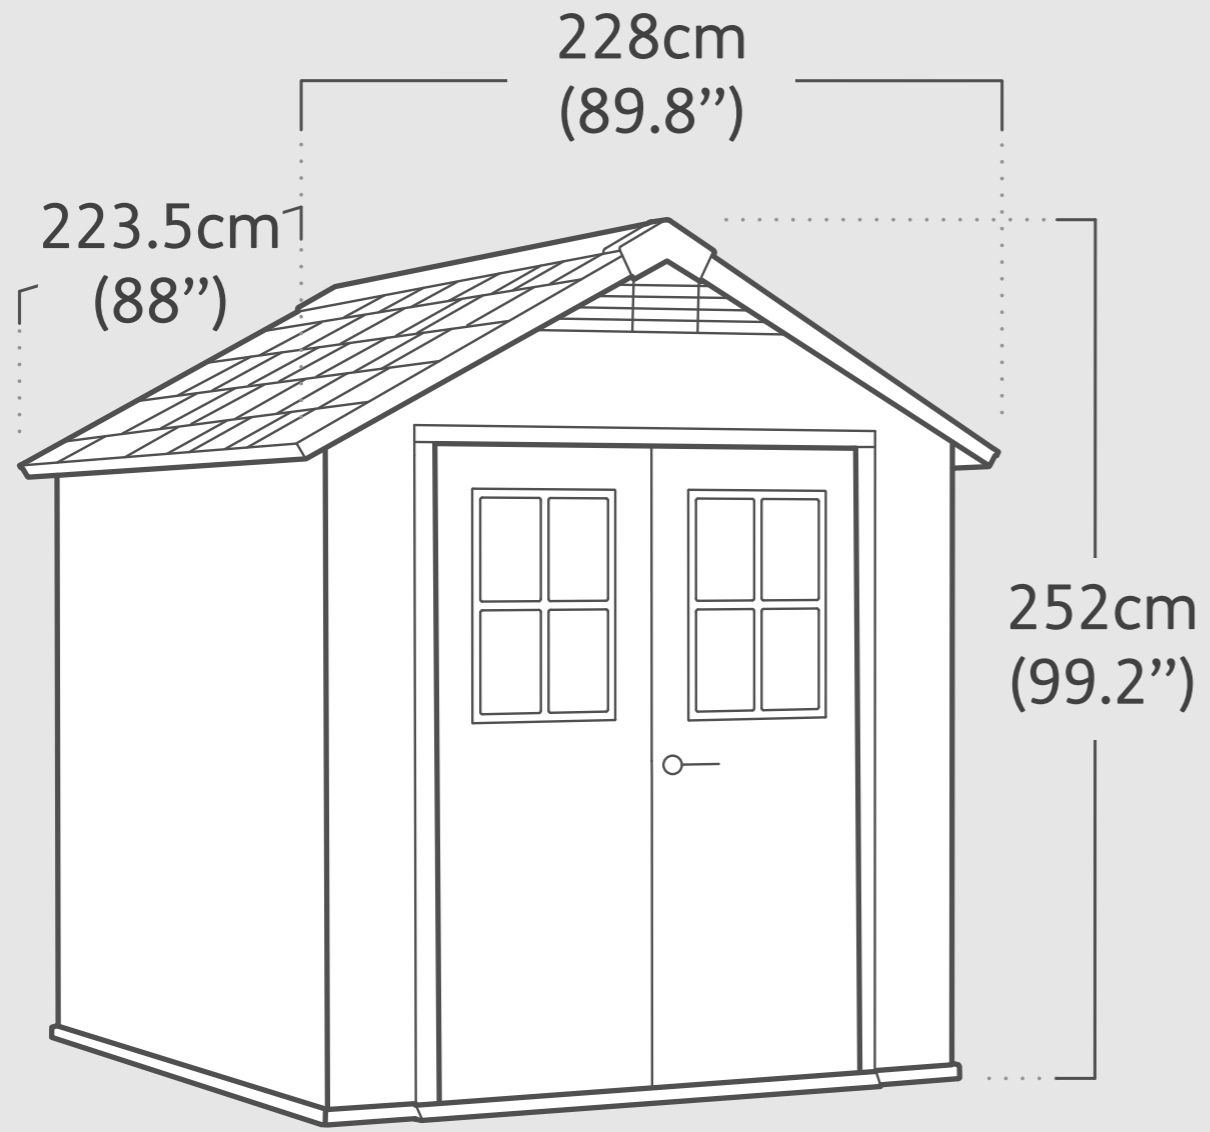

# Newton 757

Product Dimensions

Interior Dimensions (WxDxH) : 201x201x236 cm | 79"x79"x92.9"