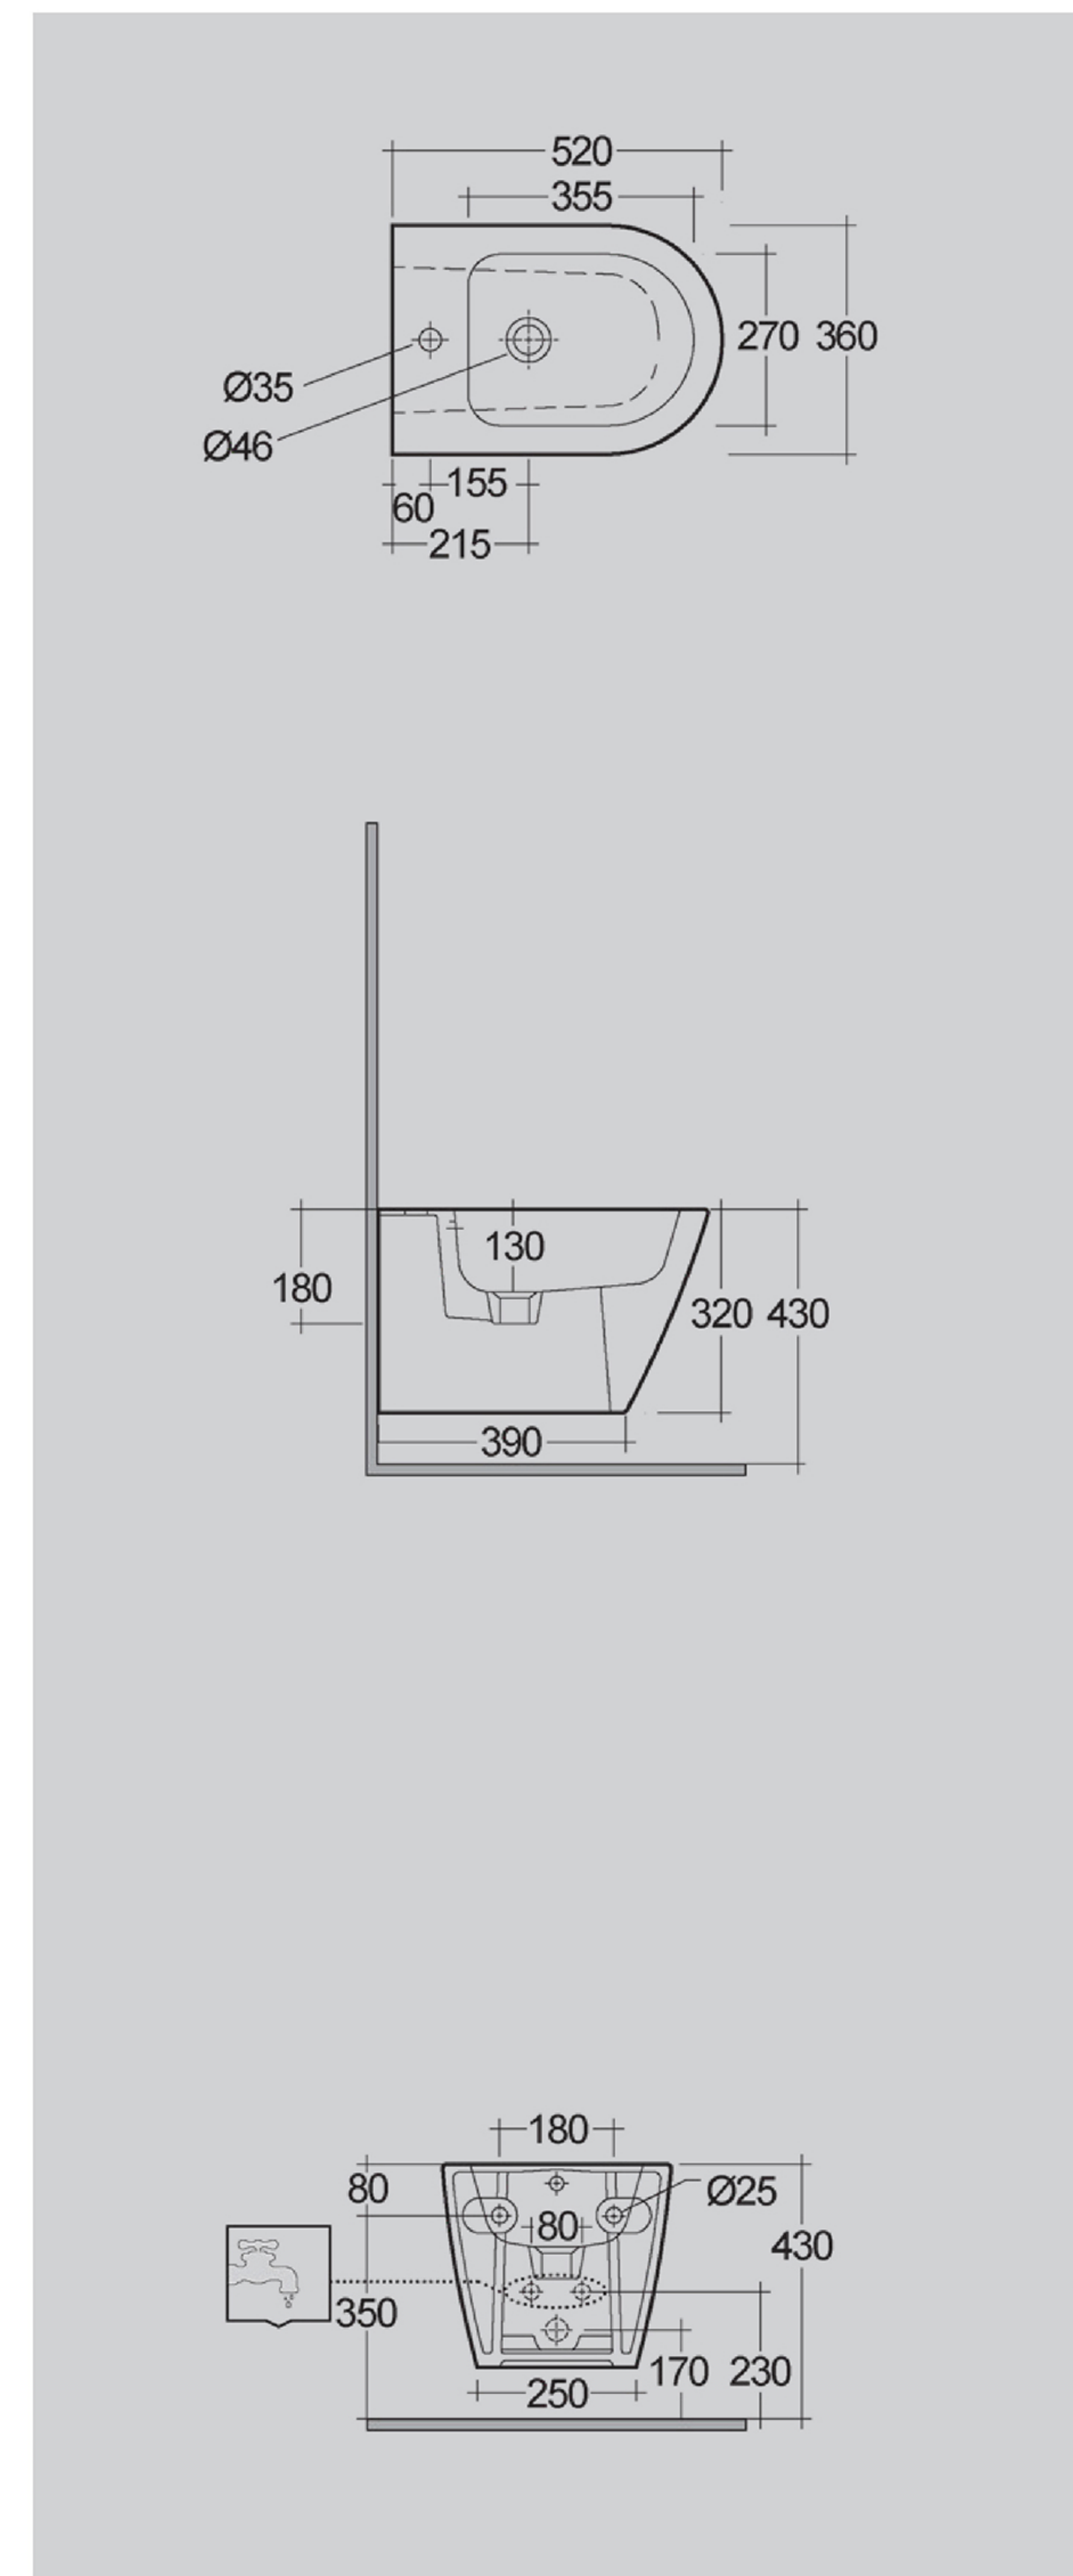

RAK-FEELING - RST07500A - WEIß MATT

Wandhängend | Bidet

RAK
CERAMICS

Technische Spezifikationen

Größe:	520 x 360 mm
Gewicht:	21 kg
Farbe:	Weiß
Schüsselform:	Kompakt Oval
Kollektion:	Rak-Feeling Wc's & Bidet

Code Name

REST07500A RAK-FEELING RIMLESS WANDHÄNGEND
BIDET 52 CM WEIß MATT

Dimensions: All dimensions in mm. Tolerance of vitreous china & fireclay items: +/- 5% for below 200mm and +/- 3% for above 200 mm; for all other items tolerance +/- 1%. Note: Due to a continuing development program to improve design and performance, the manufacturer reserves all rights to vary specifications without prior information. Please note accessories are for photographic use only.