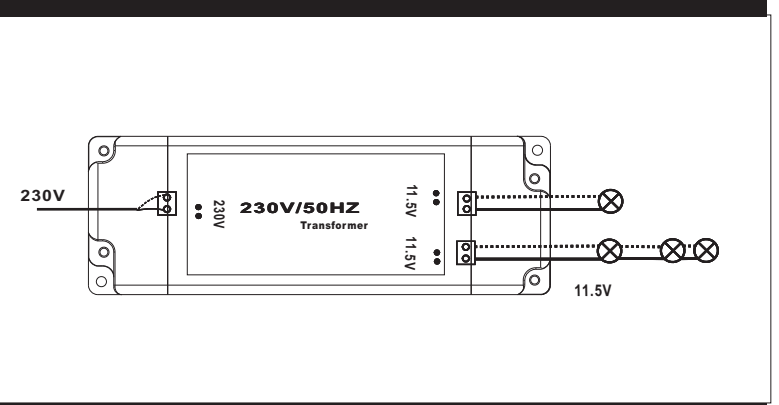

Art.-Nr.:
 977.81
 977.82

(+MA 197)
 PDG 11/15 

977.81 70VA

 SAFETY INSTRUCTIONS Nr.28a/b !!

 SAFETY INSTRUCTIONS Nr.28a !!

$T_a: 50^\circ\text{C}$
 $T_c: 75^\circ\text{C}$

230V PRI (14mm x 7mm) 11.5V SEC (14mm x 7mm)

H03VVH2-F } min 2x 0.75mm² H03VVH2-F } min 2x 0.75mm²
 H03VV-F H03VV-F
 H05VVH2-F H05VVH2-F
 H05VV-F H05VV-F

977.82 105VA

 SAFETY INSTRUCTIONS Nr.28a/b !!

 SAFETY INSTRUCTIONS Nr.28a !!

$T_a: 50^\circ\text{C}$
 $T_c: 80^\circ\text{C}$