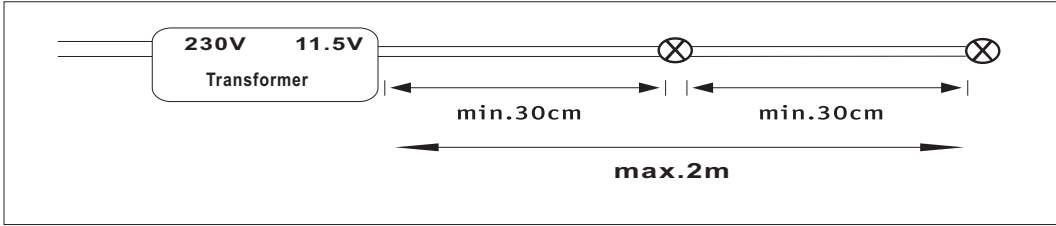

Art.-Nr.:
 977.81
 977.82

(+MA 197)
 PDG 11/15 

977.81 70VA

 SAFETY INSTRUCTIONS Nr.28a/b !!

 SAFETY INSTRUCTIONS Nr.28a !!

$T_a: 50^\circ\text{C}$
 $T_c: 75^\circ\text{C}$

230V PRI (14mm x 7mm) 11.5V SEC (14mm x 7mm)

H03VVH2-F } min 2x 0.75mm² H03VVH2-F } min 2x 0.75mm²
 H03VV-F H03VV-F
 H05VVH2-F H05VVH2-F
 H05VV-F H05VV-F

977.82 105VA

 SAFETY INSTRUCTIONS Nr.28a/b !!

 SAFETY INSTRUCTIONS Nr.28a !!

$T_a: 50^\circ\text{C}$
 $T_c: 80^\circ\text{C}$