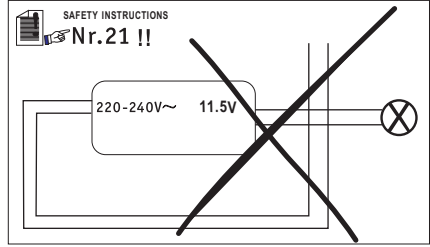

Art.-Nr.:
 977.81
 977.82

(+MA 197)
 PDG 11/15 

977.81 70VA

 SAFETY INSTRUCTIONS Nr.28a/b !!

 SAFETY INSTRUCTIONS Nr.28a !!

$T_a: 50^\circ\text{C}$
 $T_c: 75^\circ\text{C}$

230V PRI (14mm x 7mm) 11.5V SEC (14mm x 7mm)

H03VVH2-F } min 2x 0.75mm² H03VVH2-F } min 2x 0.75mm²
 H03VV-F H03VV-F
 H05VVH2-F H05VVH2-F
 H05VV-F H05VV-F

977.82 105VA

 SAFETY INSTRUCTIONS Nr.28a/b !!

 SAFETY INSTRUCTIONS Nr.28a !!

$T_a: 50^\circ\text{C}$
 $T_c: 80^\circ\text{C}$