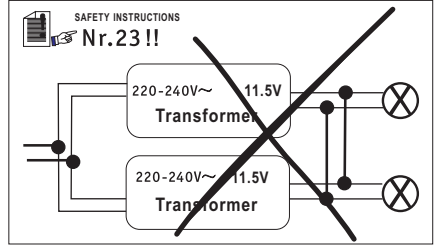

Art.-Nr.:
 977.81
 977.82

(+MA 197)
 PDG 11/15 

977.81 70VA

 SAFETY INSTRUCTIONS Nr.28a/b !!

 SAFETY INSTRUCTIONS Nr.28a !!

$T_a: 50^\circ\text{C}$
 $T_c: 75^\circ\text{C}$

230V PRI (14mm x 7mm) 11.5V SEC (14mm x 7mm)

H03VVH2-F } min 2x 0.75mm² H03VVH2-F } min 2x 0.75mm²
 H03VV-F H03VV-F
 H05VVH2-F H05VVH2-F
 H05VV-F H05VV-F

977.82 105VA

 SAFETY INSTRUCTIONS Nr.28a/b !!

 SAFETY INSTRUCTIONS Nr.28a !!

$T_a: 50^\circ\text{C}$
 $T_c: 80^\circ\text{C}$